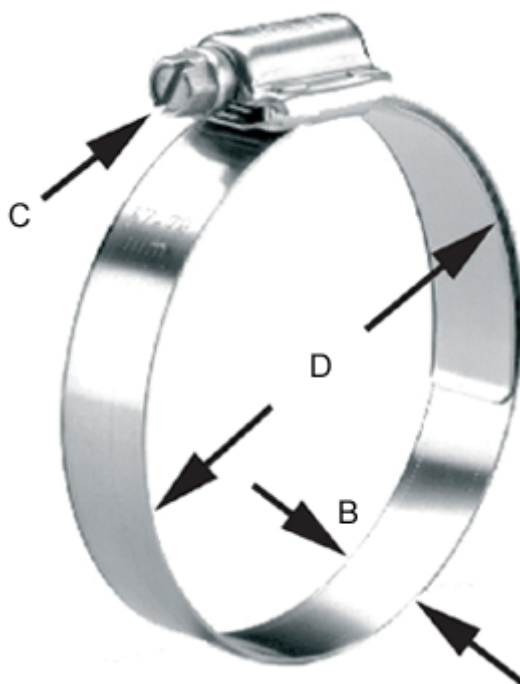

Article number: 021567804081

Description: Norma worm drive hose clamp
HD 70-92/16 C8 W4

Measures

C (screw type) = C8 hexagon slotted screw sw 8

Diameter D = 70-92

Width B = 16